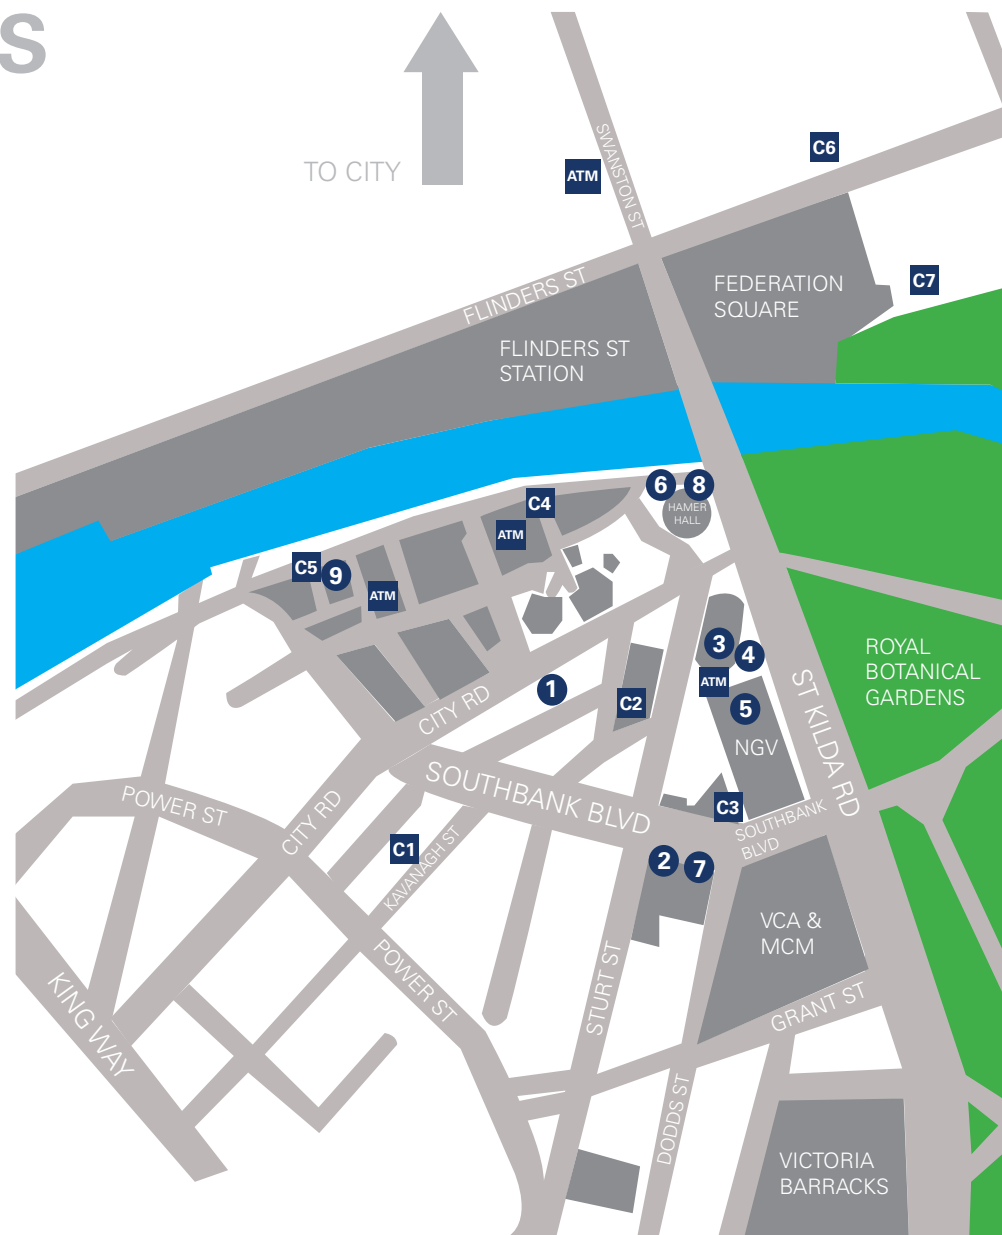

SOUTHBANK & SURROUNDS

RESTAURANTS/CAFES

- 1 5 Solars**
28 Fanning Street, Southbank
5solars.com
- 2 Blondie**
Cnr Sturt Street and Southbank Blvd
Southbank
blondiebar.com.au
- 3 Cafe Vic**
Arts Centre Melbourne, Ground Level
Theatres Building, 100 St Kilda Road,
Melbourne
foodisart.com.au/cafevic
- 4 Cento**
Arts Centre, Melbourne, Forecourt
Theatres Building, 100 St Kilda Road,
Melbourne
foodisart.com.au/cento
- 5 Persimmon** (lunch only, closed Tuesdays)
Ground Level, NGV International
180 St Kilda Road, Melbourne
ngv.vic.gov.au/visit/places-to-eat/persimmon
- 6 Sake Restaurant & Bar**
Hamer Hall
100 St Kilda Road, Southbank
- 7 Script Bar and Bistro**
140 Southbank Boulevard, Southbank
scriptbar.com.au
- 8 Trocadero**
Arts Centre Melbourne
Upper Riverside Terrace, Hamer Hall
100 St Kilda Road, Melbourne
trocadero.co
- 9 World Restaurant & Bar**
Shop 4, Building 2, Riverside Quay, Southbank
worldrestaurantbar.com.au

SOUTHBANK CAR PARK BUILDINGS

- C1 Australian National Carparks**
102 Sturt Street, Southbank
- C2 The Ballet Centre**
Entry via Kavanagh Street, Southbank
- C3 Arts Centre Melbourne**
Entry via Sturt Street directly behind the
Arts Centre
- C4 Secure Parking Southgate**
Entry via City Road or Southgate Avenue
- C5 Wilson Parking Riverside Quay**
2 Riverside Quay, Southbank

CITY CAR PARK BUILDINGS

- C6 Secure Parking Flinders Gate**
172 - 192 Flinders Street
- C7 Federation Square**
Entry via Russell Street

LEGEND

- C** Public Car Parks
- ATM** ATMs

TO SOUTH
MELBOURNE

FACULTY OF
VCA &
MCM