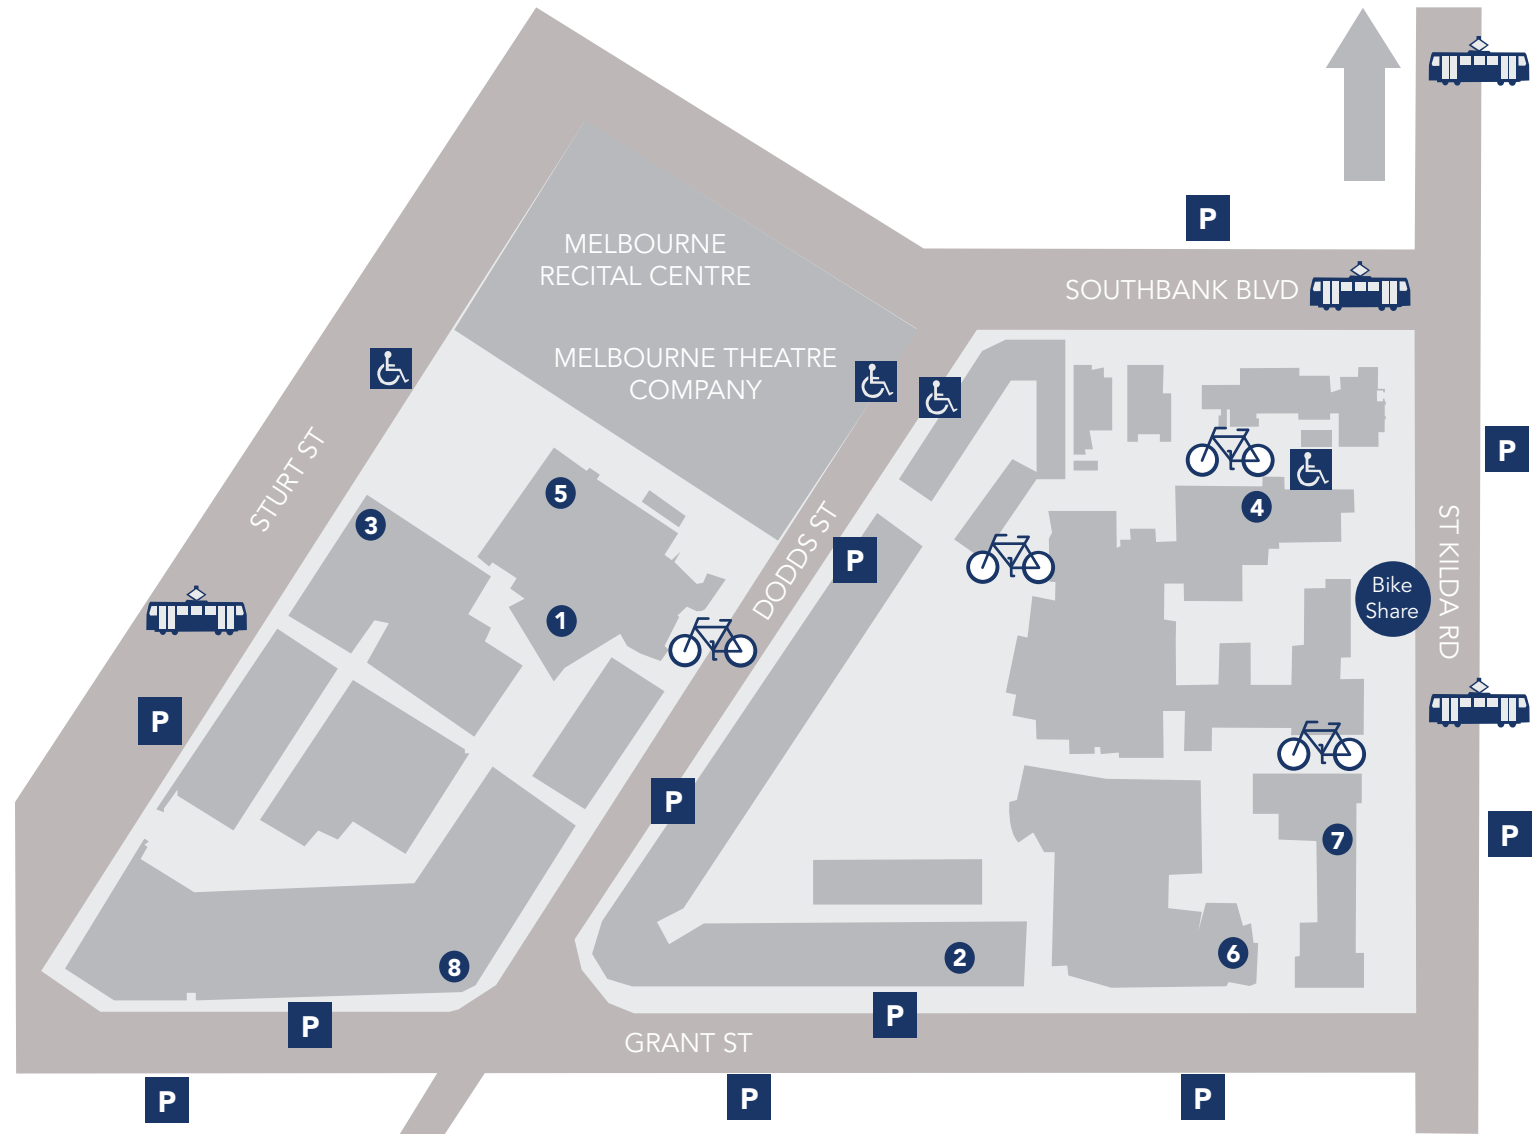

# SOUTHBANK VENUE MAP\*

- 1 Space 28**  
Performing Arts Building 879  
28 Dodds Street, Southbank
- 2 Grant Street Theatre**  
Gate 2  
Grant Street, Southbank
- 3 Studio 45**  
45 Sturt Street, Southbank
- 4 Studio 221**  
Dance Building 864  
St Kilda Road, Southbank
- 5 PS Spaces (PS1, PS2, PS3)**  
Level 2, Performing Arts Building  
28 Dodds Street, Southbank
- 6 Federation Hall**  
Gate 1  
Grant Street, Southbank
- 7 Founders Gallery**  
Elisabeth Murdoch Building  
234 St Kilda Road, Southbank
- 8 Margaret Lawrence Gallery**  
40 Dodds Street, Southbank

## LEGEND

Street Parking (Limited availability)

Tram stop

Bike racks

Disabled Street Parking

Melbourne Bike Share station

\* Please note that this campus is a Smoke/Tobacco-Free campus

FACULTY OF  
**VCA &  
MCM**