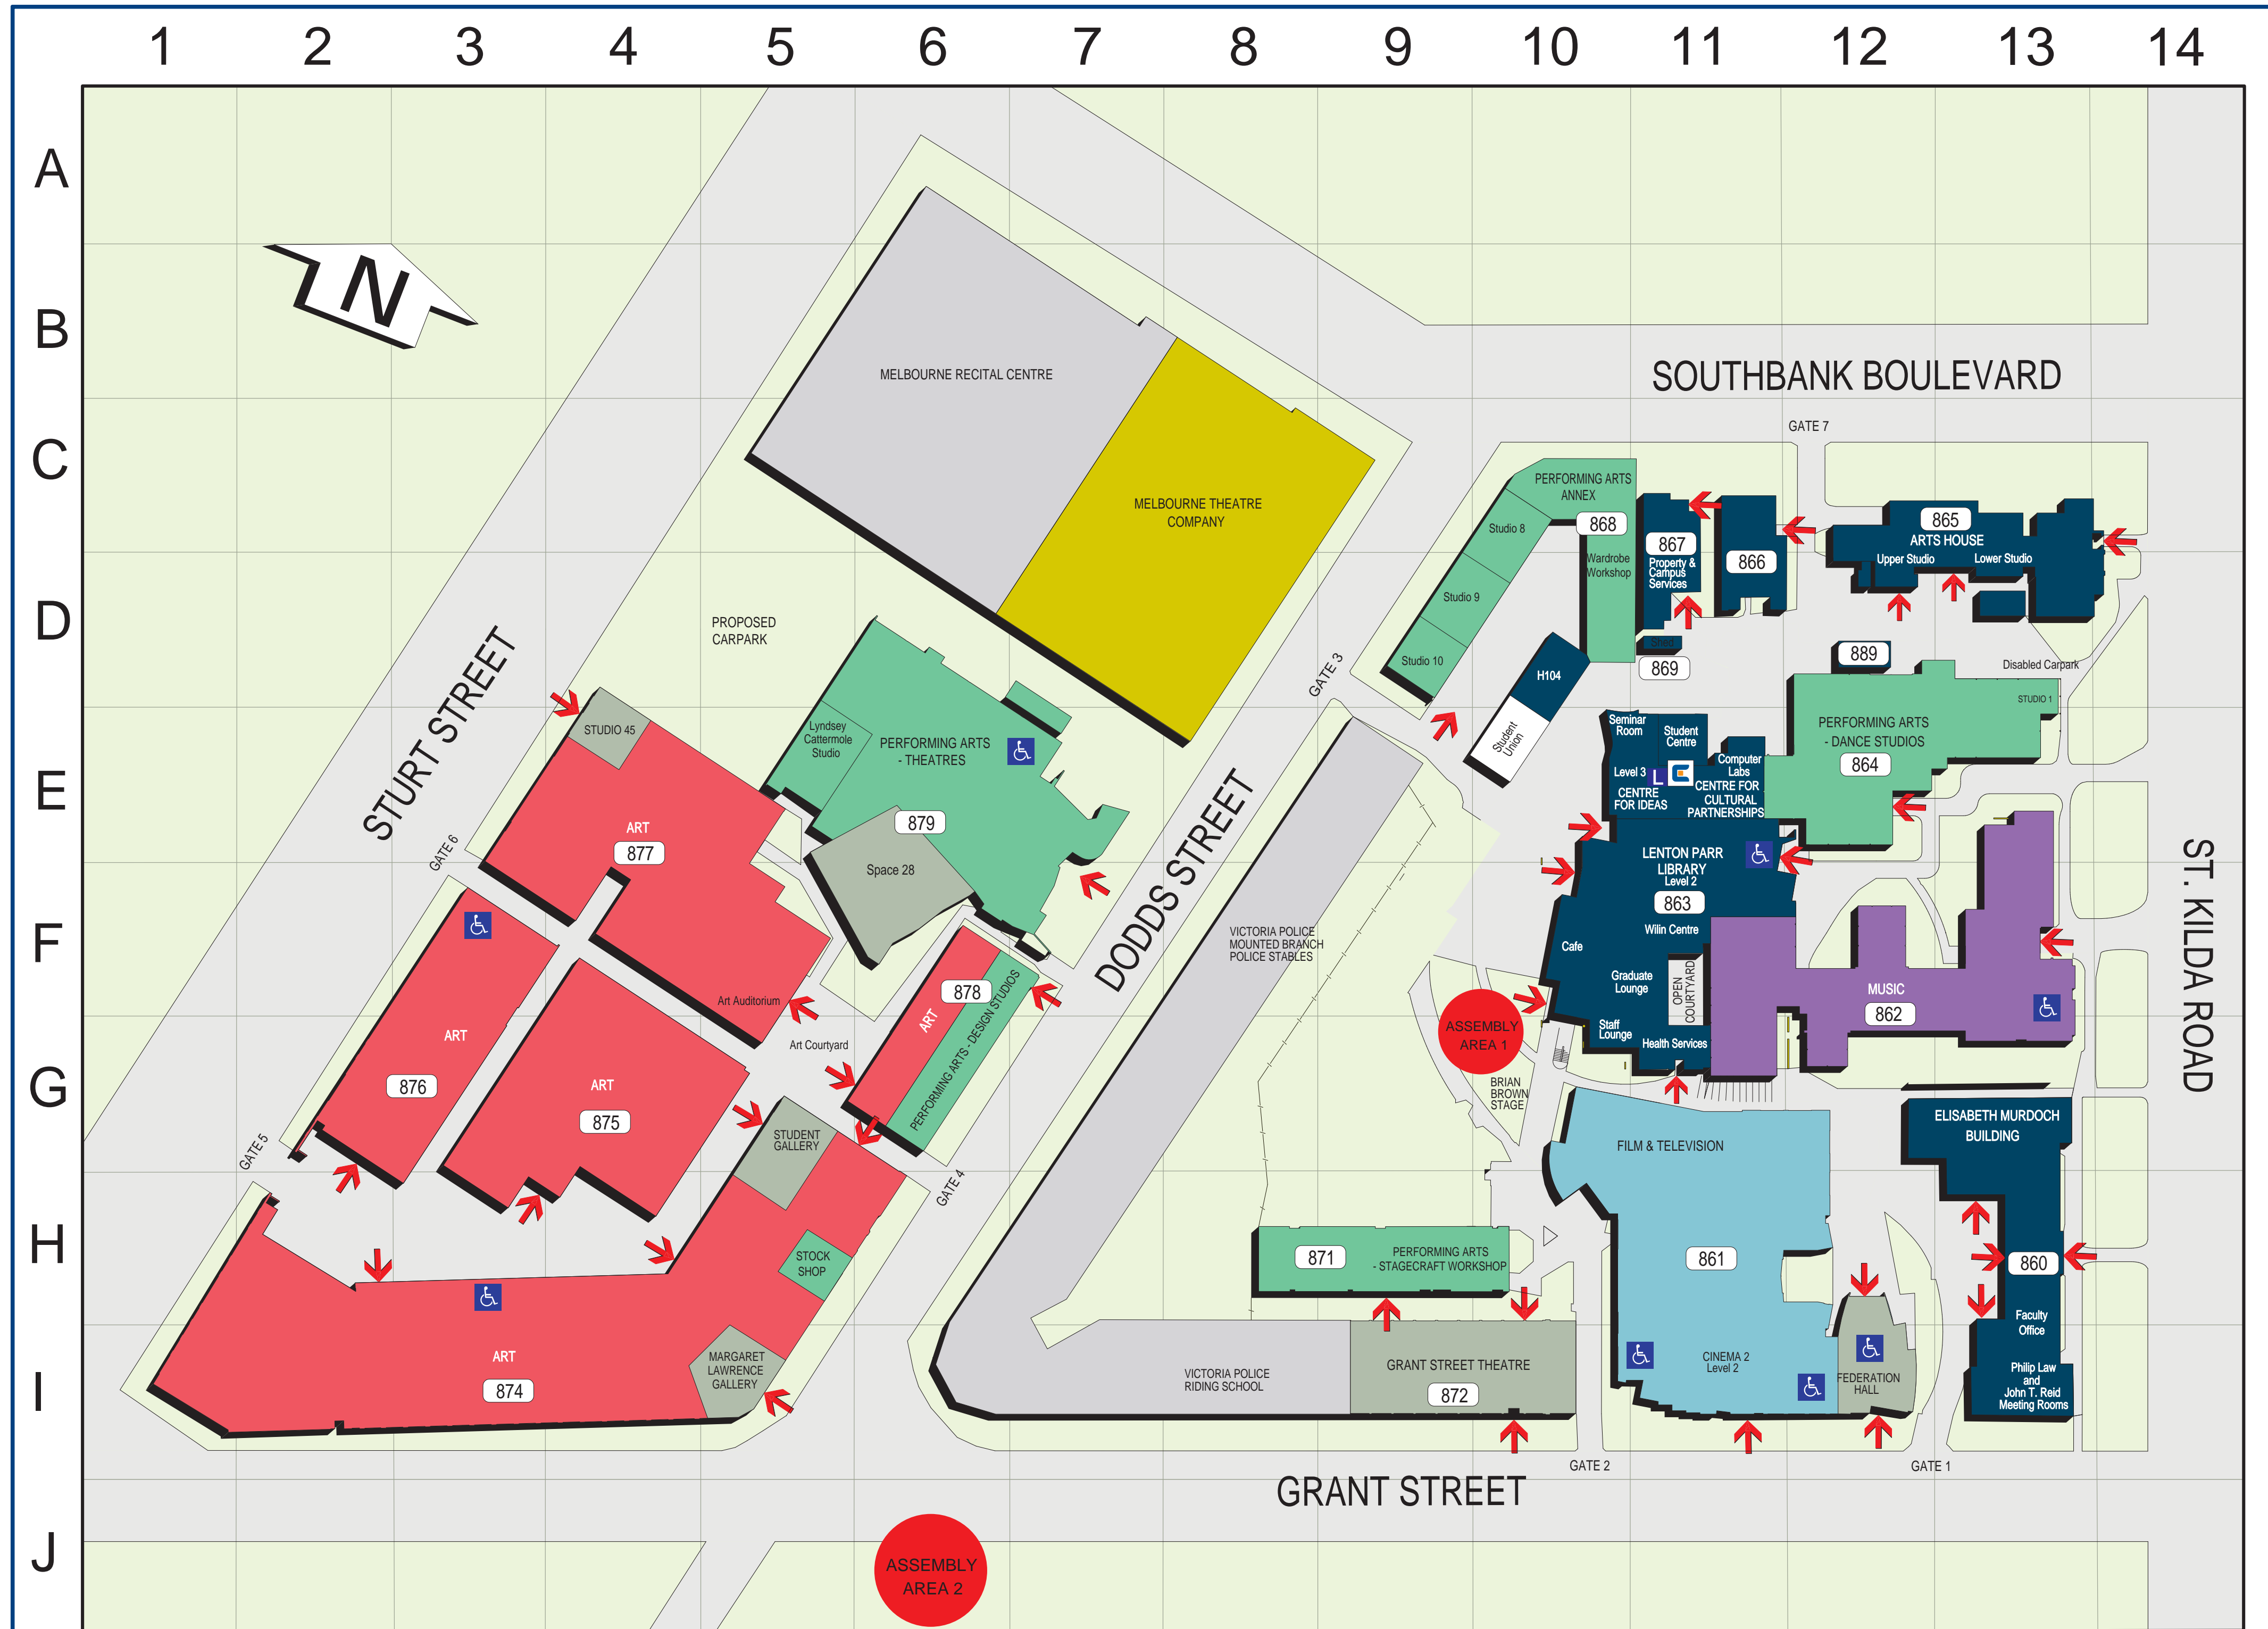

SOUTHBANK CAMPUS

Building Name or Occupant	No	Grid
Art	874	H5
Art	875	G4
Art	876	G3
Art	878	G6
Art (Auditorium)	877	F5
Arts House	865	C13
Arts House - Lower Studio	865	C13
Arts House - Upper Studio	865	C12
Cafe	863	F10
Centre for Cultural Partnerships	863	E11
Centre for Ideas	863	E11
Elisabeth Murdoch Building	860	H13
Faculty Office	860	H13
Federation Hall	861	I12
Film and Television	861	I11
Grant Street Theatre	872	I10
Lenton Parr Music, Visual & Performing Arts Library	863	E11
Lyndsey Cattermole Studio	879	E5
Margaret Lawrence Gallery	874	I5
Music	862	F13
Performing Arts Annex	868	C10
Performing Arts - Dance Studios	864	E12
Performing Arts - Design Studios	878	F6
Performing Arts - Stagecraft Workshop	871	H9
Performing Arts - Stock Shop	874	H6
Performing Arts - Theatres	879	F7
Performing Arts - Wardrobe Workshop	868	D10
Property and Campus Services	867	D11
Seminar Room	863	E10
Space 28	879	F6
Student Centre	863	E11
Student Union Southbank Office	868	D10
Studio 8	868	C9
Studio 9	868	D9
Studio 10	868	D9
Studio 45	877	D4
The Wilin Centre	863	F11
Tutorial Room H104	868	D10

EMERGENCY CONTACT NUMBERS

Switchboard (Internal Dial 9)	- 9685 9300
Security	
External	- 9685 9311
Internal	- 311
Outside line (Emergencies)	- Dial 0 First
Poisons Information Centre	- 131 126
Fire	- 000
Ambulance	- 000
Police	- 000
Police (Non Emergency)	- 9865 2111

- Main Entry to Buildings
- Wheelchair accessible toilets
- Assembly Area
- Student Centre
- Lift

Southbank Campus

Faculty of the VCA and Music

THE UNIVERSITY OF
MELBOURNE

234 St Kilda Rd
Southbank, 3006
Victoria.
Tel: (61 3) 9685 9300
Fax: (61 3) 9682 1841
Melway Ref : 2F H9

- Art
- Central Administration Space
- Music
- Film and TV
- Performance and Exhibition Spaces
- Performing Arts